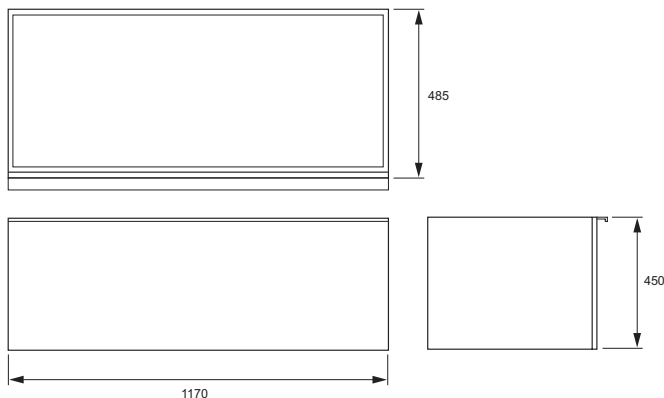

## Reach 1170 mm Base Unit Including 1200 mm Vanity Top

Reach offers a combination of striking contemporary design and a range of practical, solution-driven products to meet the demands of the modern bathroom. Designed with a subtle fusion of curves and angles, the Reach collection provides compact and standard-size pieces as well as vanity tops with co-ordinating washstands.

- Separate drawer
- Co-ordinating Mirrors
- All unit drawers/doors are soft close
- Ergonomically comfortable unit height

### Dimensions (mm)

<b>Product</b>	4032W Reach base unit 1170 mm x 485 mm x 450 mm
<b>Colours/finishes</b>	White (-HU), Grey Anthracite (-442), Dark Oak (-NR)
<b>Weight (kg)</b>	24
<b>Fixings</b>	Fixings not included (It is the responsibility of the installer to use suitable fixings for the installation in hand)
<b>Complementary items</b>	18570W Reach 1200 mm vanity top, 1 tap hole, 1200 mm x 500 mm  4033W Reach optional pair of feet - H350 mm  4037W Reach 1200 mm mirror with double halogen lights
<b>Design linked</b>	Reach Sanitary ware
<b>Guarantee</b>	2 years